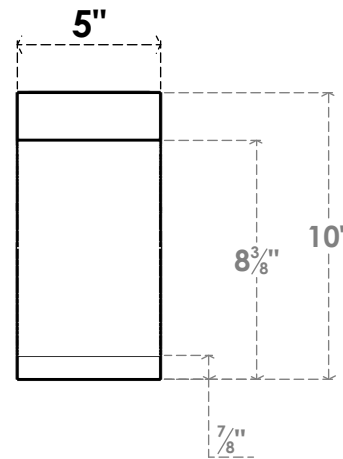

ITEM NUMBER: BRCPO050X06000X10000IMP

5"W X 6"D X 10"H IMPERIAL ARCHITECTURAL GRADE PVC OPEN BRACE

SIDE PROFILE

FRONT PROFILE

ISOMETRIC

EKENA MILLWORK
2300 WEST MAIN ST.
CLARKSVILLE, TX 75426
TOLL FREE: 866-607-0453
WWW.EKENAMILLWORK.COM