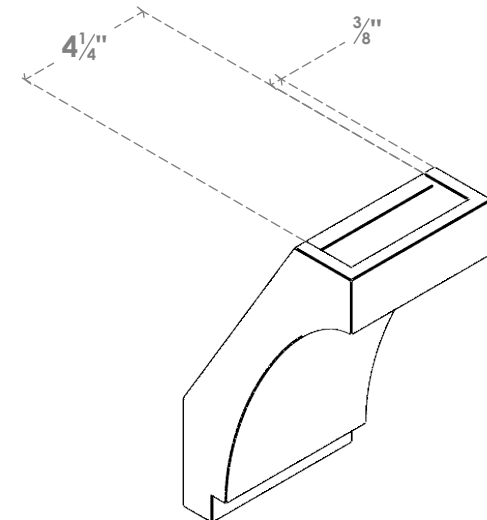

ITEM NUMBER: BRCPO050X06000X10000IMP

5"W X 6"D X 10"H IMPERIAL ARCHITECTURAL GRADE PVC OPEN BRACE

SIDE PROFILE

FRONT PROFILE

ISOMETRIC

EKENA MILLWORK
2300 WEST MAIN ST.
CLARKSVILLE, TX 75426
TOLL FREE: 866-607-0453
WWW.EKENAMILLWORK.COM