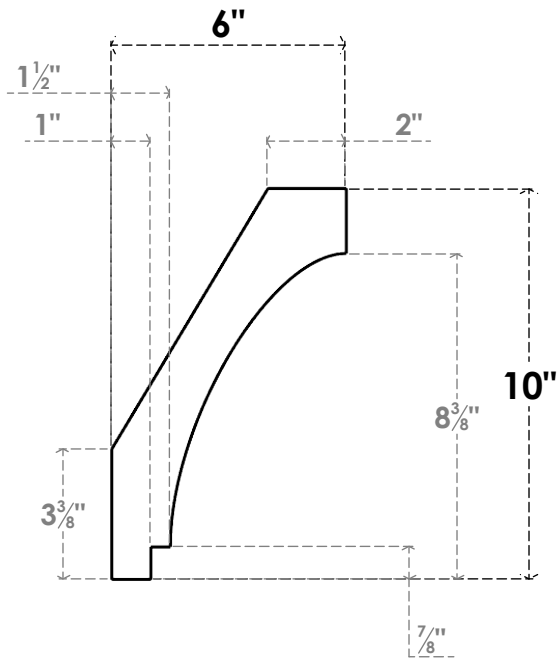

ITEM NUMBER: BRCPO050X06000X10000IMP

5"W X 6"D X 10"H IMPERIAL ARCHITECTURAL GRADE PVC OPEN BRACE

SIDE PROFILE

FRONT PROFILE

ISOMETRIC

EKENA MILLWORK
2300 WEST MAIN ST.
CLARKSVILLE, TX 75426
TOLL FREE: 866-607-0453
WWW.EKENAMILLWORK.COM

NOTES

1. INSTALLATION TO BE COMPLETED IN ACCORDANCE WITH MANUFACTURER'S SPECIFICATIONS.
2. DRAWING MAY NOT BE TO SCALE
3. THIS DRAWING IS INTENDED FOR DESIGN AND PLANNING PURPOSES ONLY.
4. ALL INFORMATION CONTAINED HEREIN WAS CURRENT AT THE TIME OF DEVELOPMENT BUT MUST BE REVIEWED AND APPROVED BY THE PRODUCT MANUFACTURER TO BE CONSIDERED ACCURATE.
5. ARCHITECTURAL GRADE PVC PRODUCTS ARE MADE FROM EXPANDED CELLULAR PVC AND COME NATURALLY WHITE BUT MAY BE PAINTED